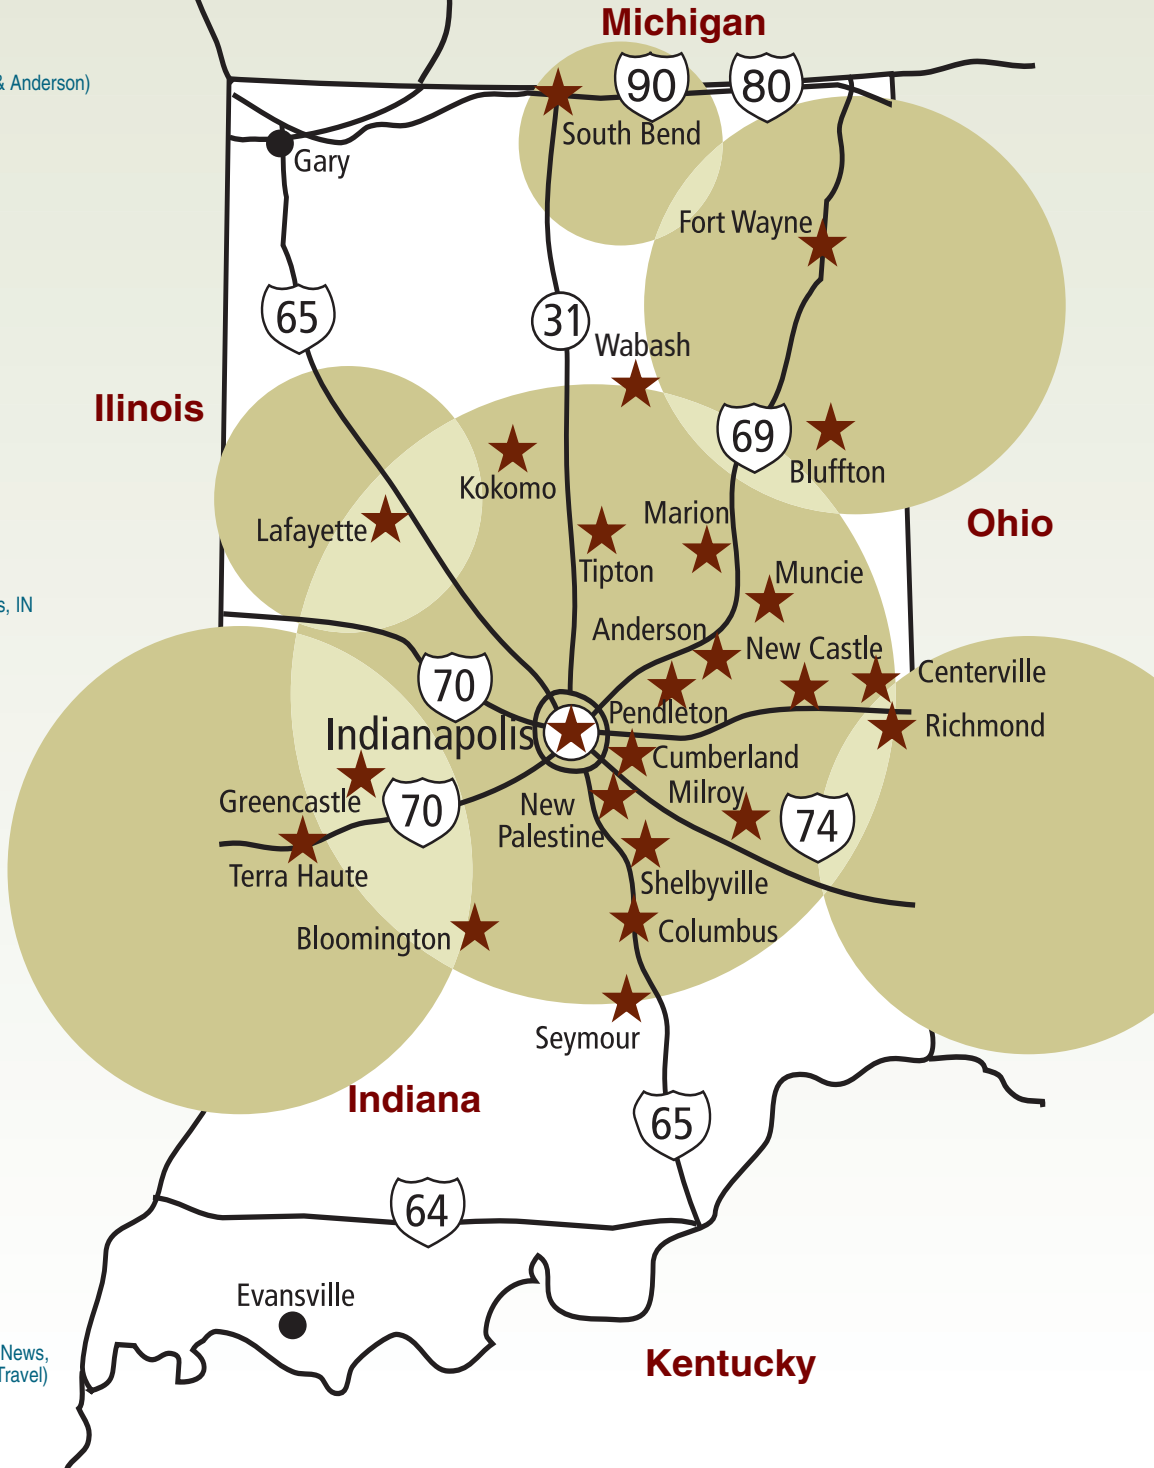

## Indianapolis Boat, Sport & Travel Show

## Indiana Deer, Turkey & Waterfowl Exposition • Indiana Motorcycle Exposition

*With our all encompassing, targeted advertising and publicity campaigns, you'll reach potential customers not only from Indiana but surrounding states. How much would you have to spend to reach 1,595,560+ households through the state of Indiana? That's why **Renfro Productions & Management, Inc.** consumer trade shows are one of the most economic and effective ways to advertise your business.*

\* media list is based on past and present campaigns - final campaign may not reflect all media listed.